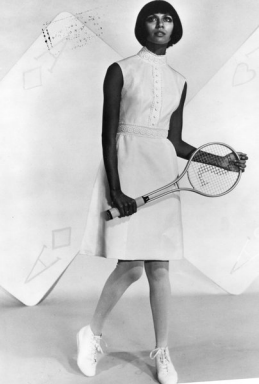

**OVALTINE** AC  
THE ORIGINAL TASTE OF THE WEST  
NEW OVALTINE

**OVALTINE** AC  
THE ORIGINAL TASTE OF THE WEST  
NEW OVALTINE

XJ6 4

Quant  
1969

THE GIFT  
A LEGS OF FASH  
PRINCE'S STREET  
LONDON W1M 0BJ  
TEL: 01-254-1200