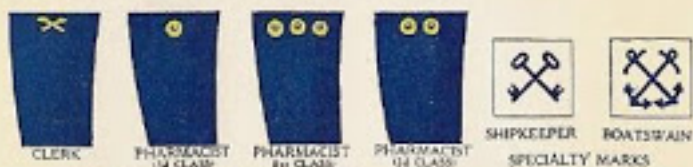

WHEELMAN

BAYMAN
(Boat-dial Cop)

SIGNAL
QUARTERMASTER

WATER TENDER

BULKER

MACHINIST

CARPENTER

UNITED STATES PUBLIC HEALTH SERVICE

INSIGNIA OF RANK ON SHOULDER LOOPS

SLEEVE MARKS ON OVERCOATS

EMPLOYEES' SLEEVE MARKS (Mason Silk)

UNITED STATES NAVY

CHIEF WARRANT OFFICERS, U. S. NAVY (For Warrant Officers Omit Stripe)

INSIGNIA OF RANK ON SLEEVES SHOULDER MARKS—
COLLAR DEVICES OF WARRANT OFFICERS, U. S. NAVY