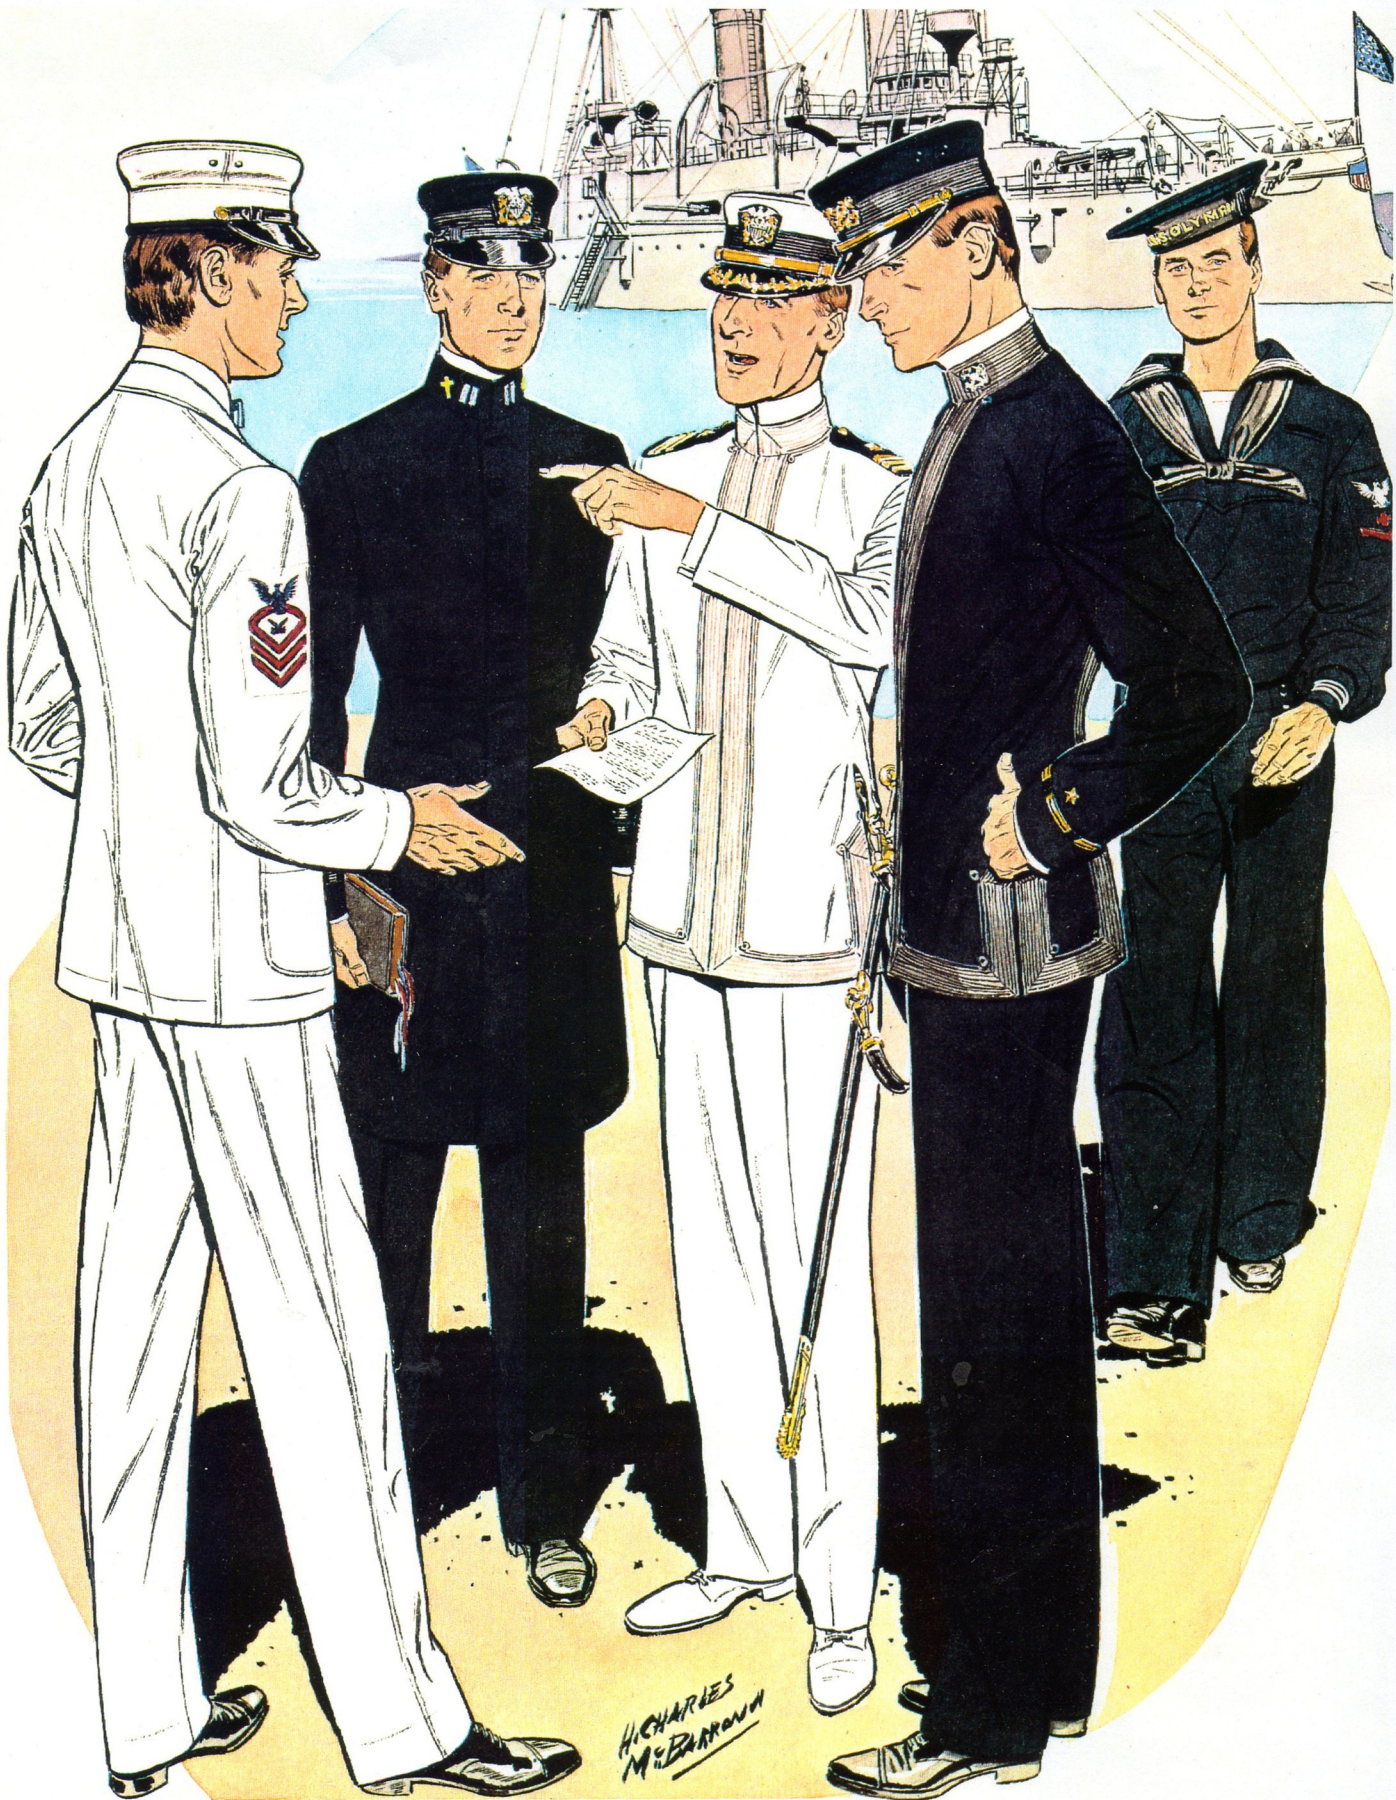

Captain, Civil Engineer Corps
Service Dress

Rear Admiral
Special Full Dress

Commander
Undress

Chief Petty Officer
Gunner's Mate

Lieutenant
Chaplain Corps

Commander

Chief Boatswain

Third Class Petty Officer
Hospital Apprentice, First Class