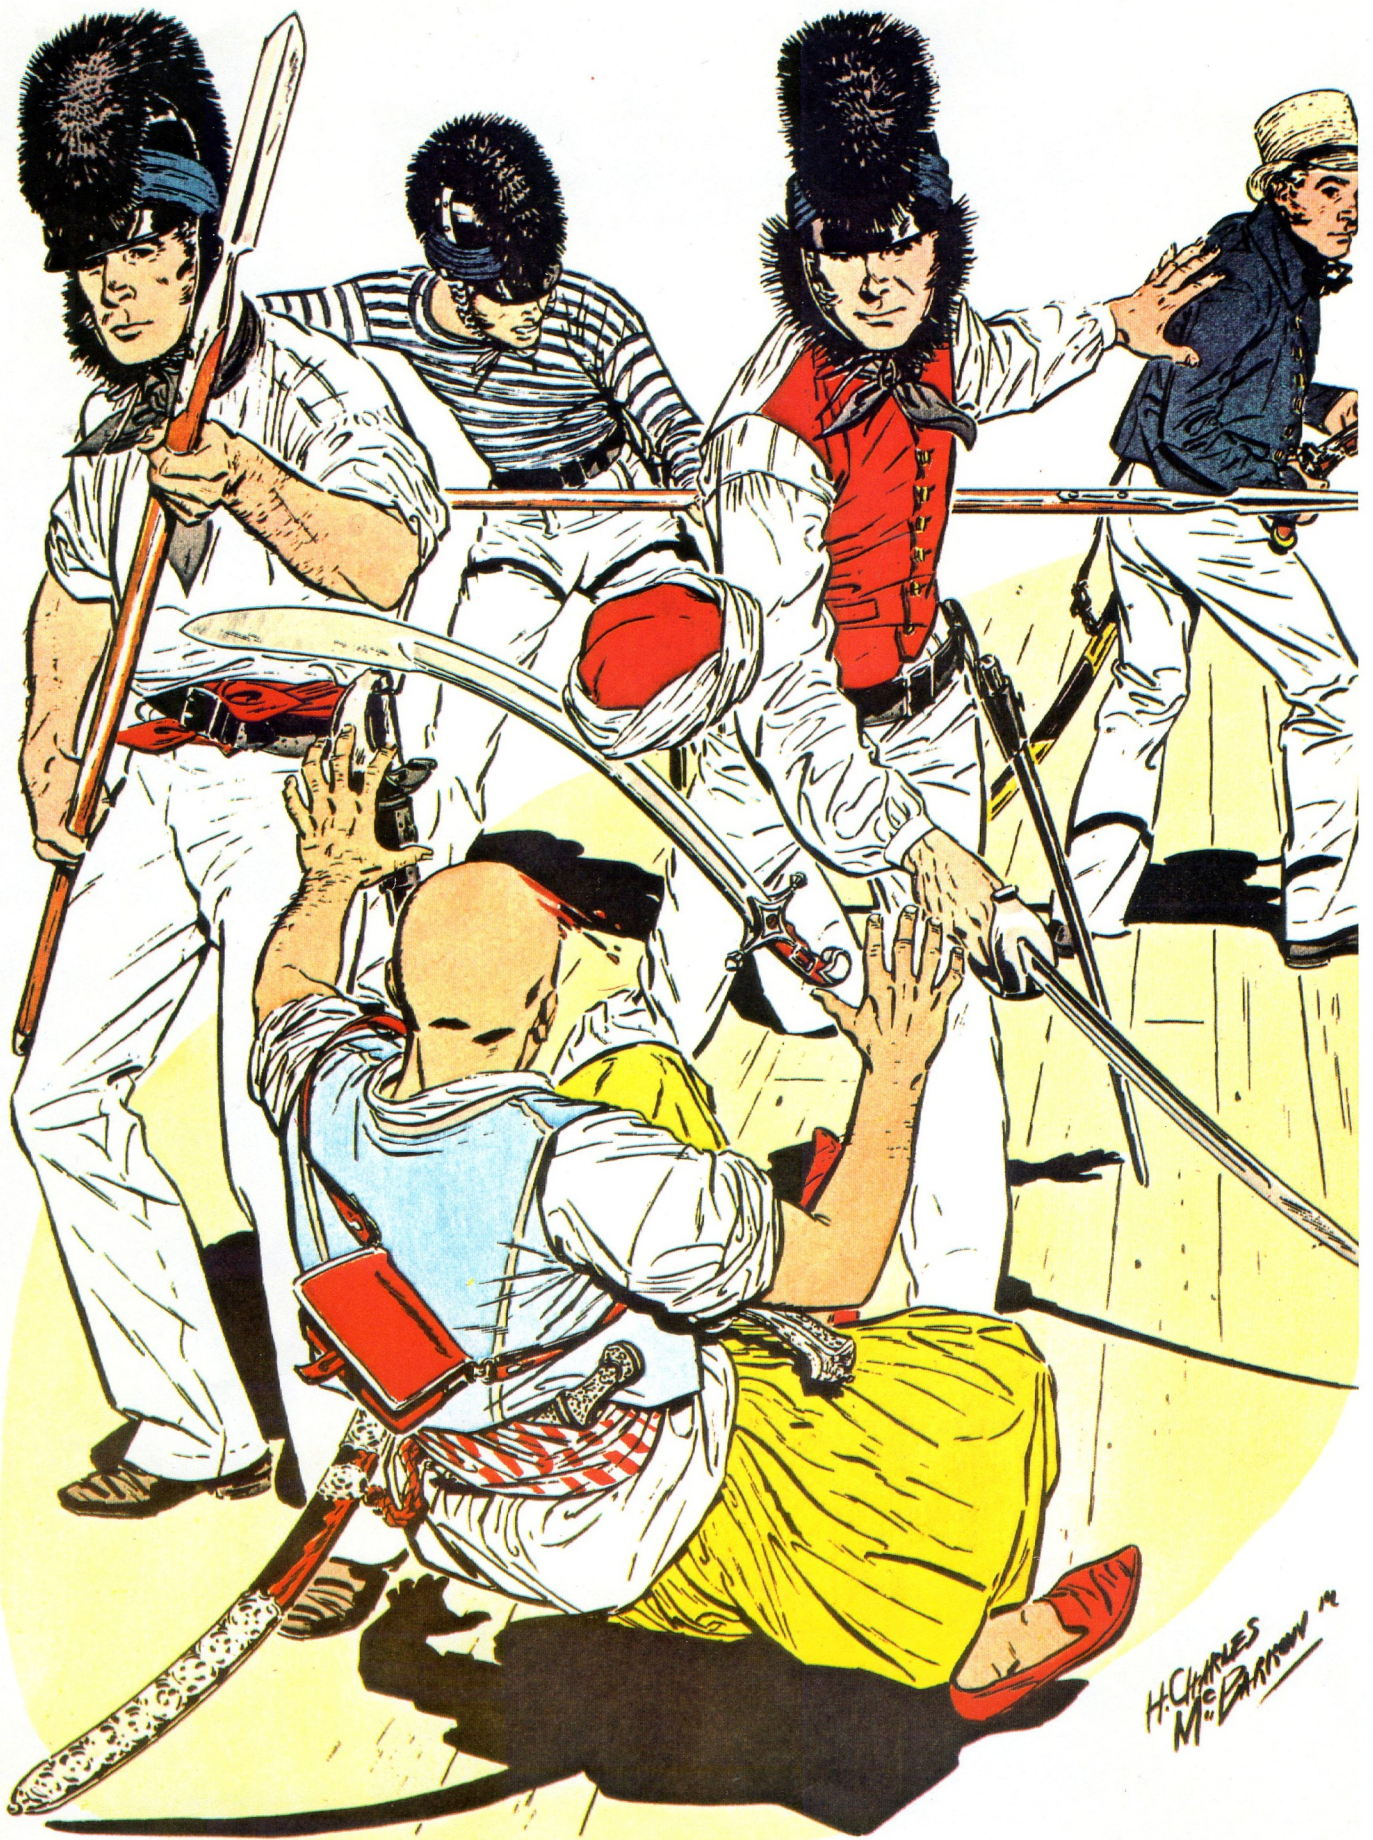

H. CHARLES
McBARRON '74