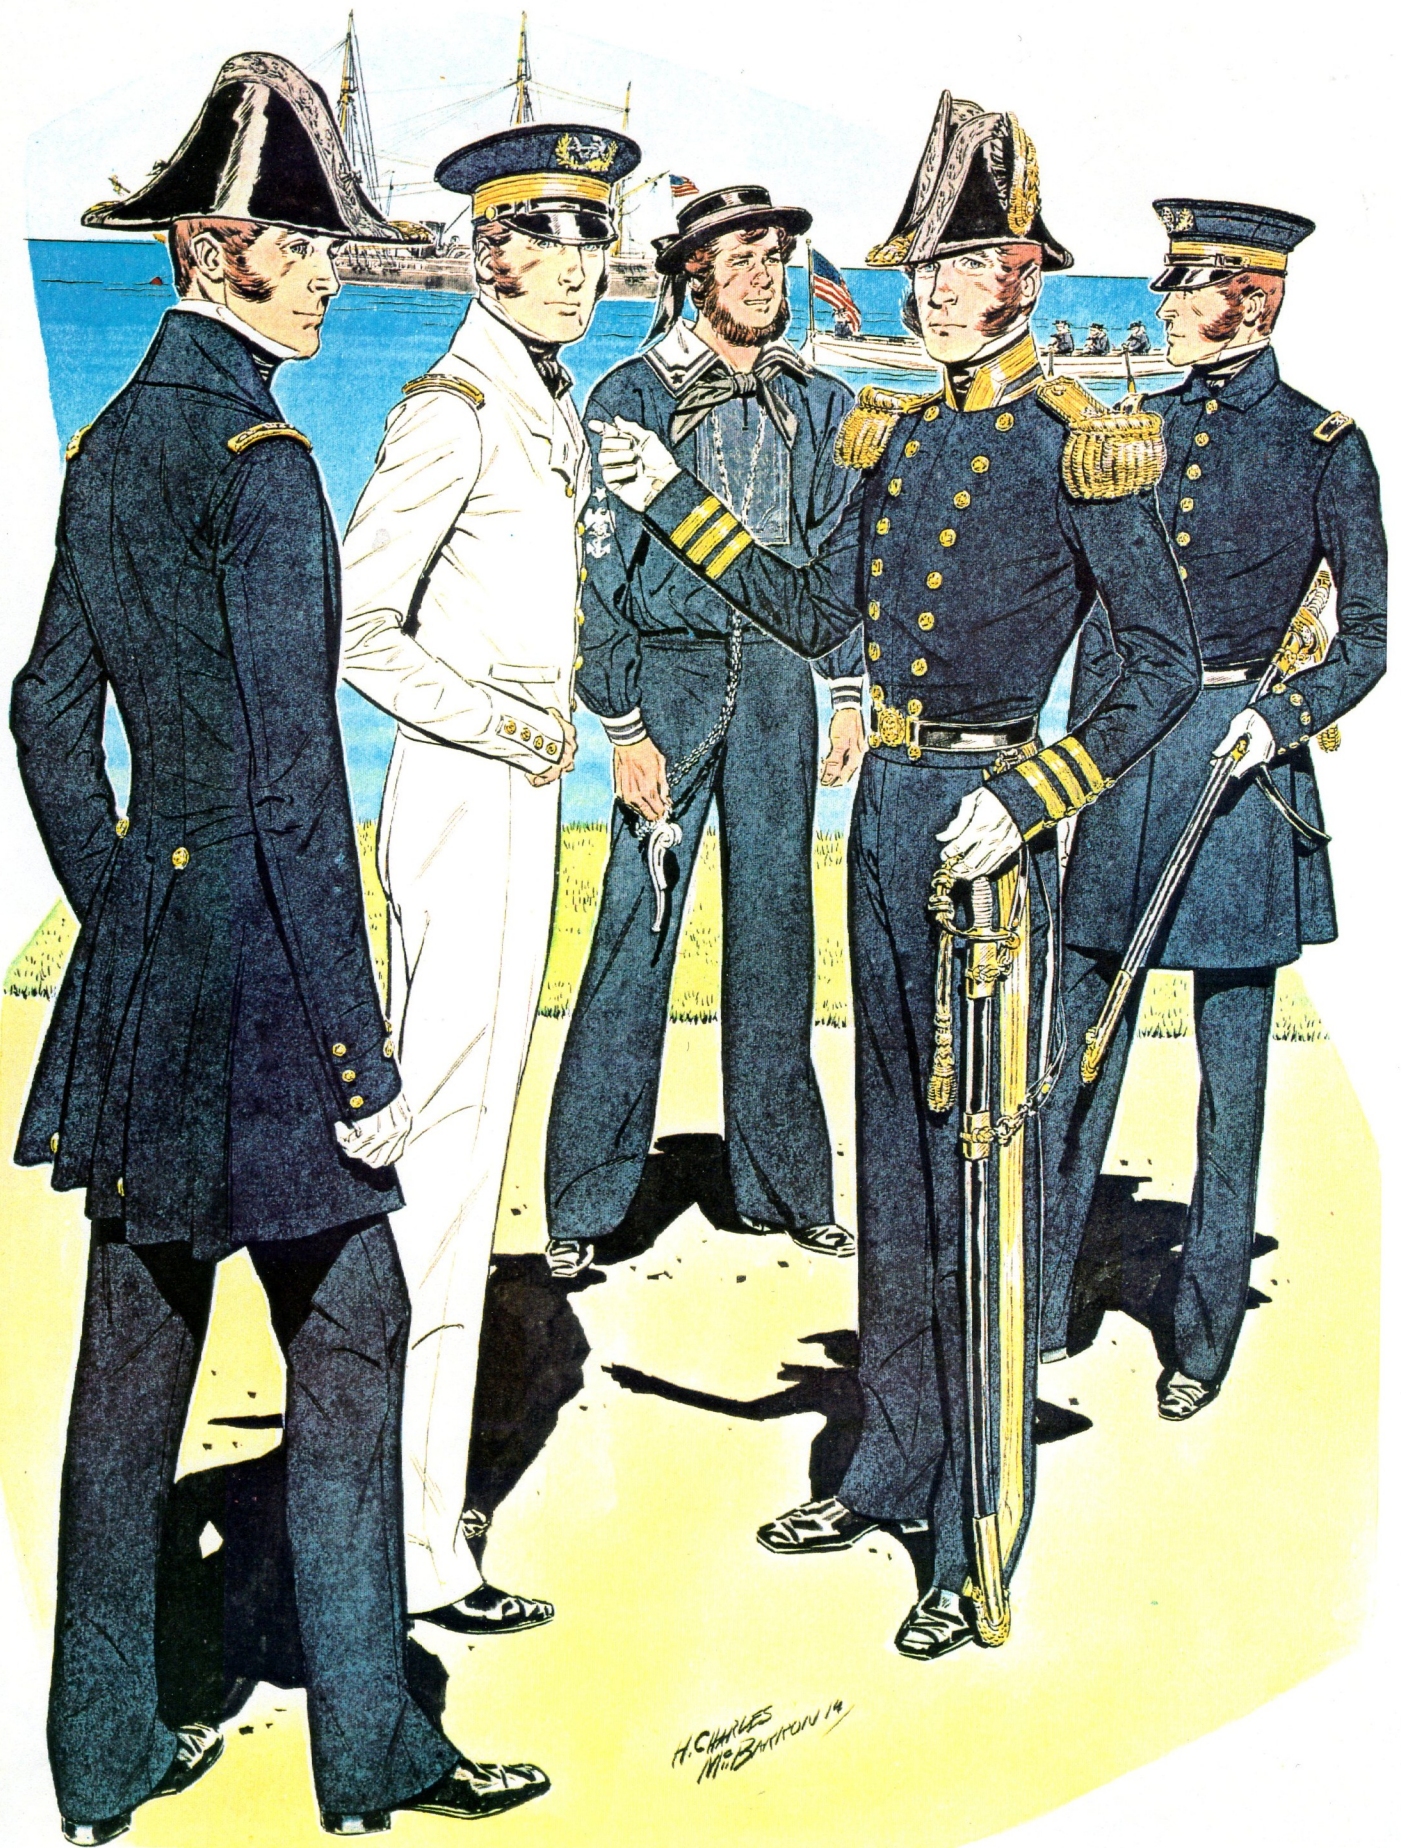

H. CHARLES
McBRYDEN 19