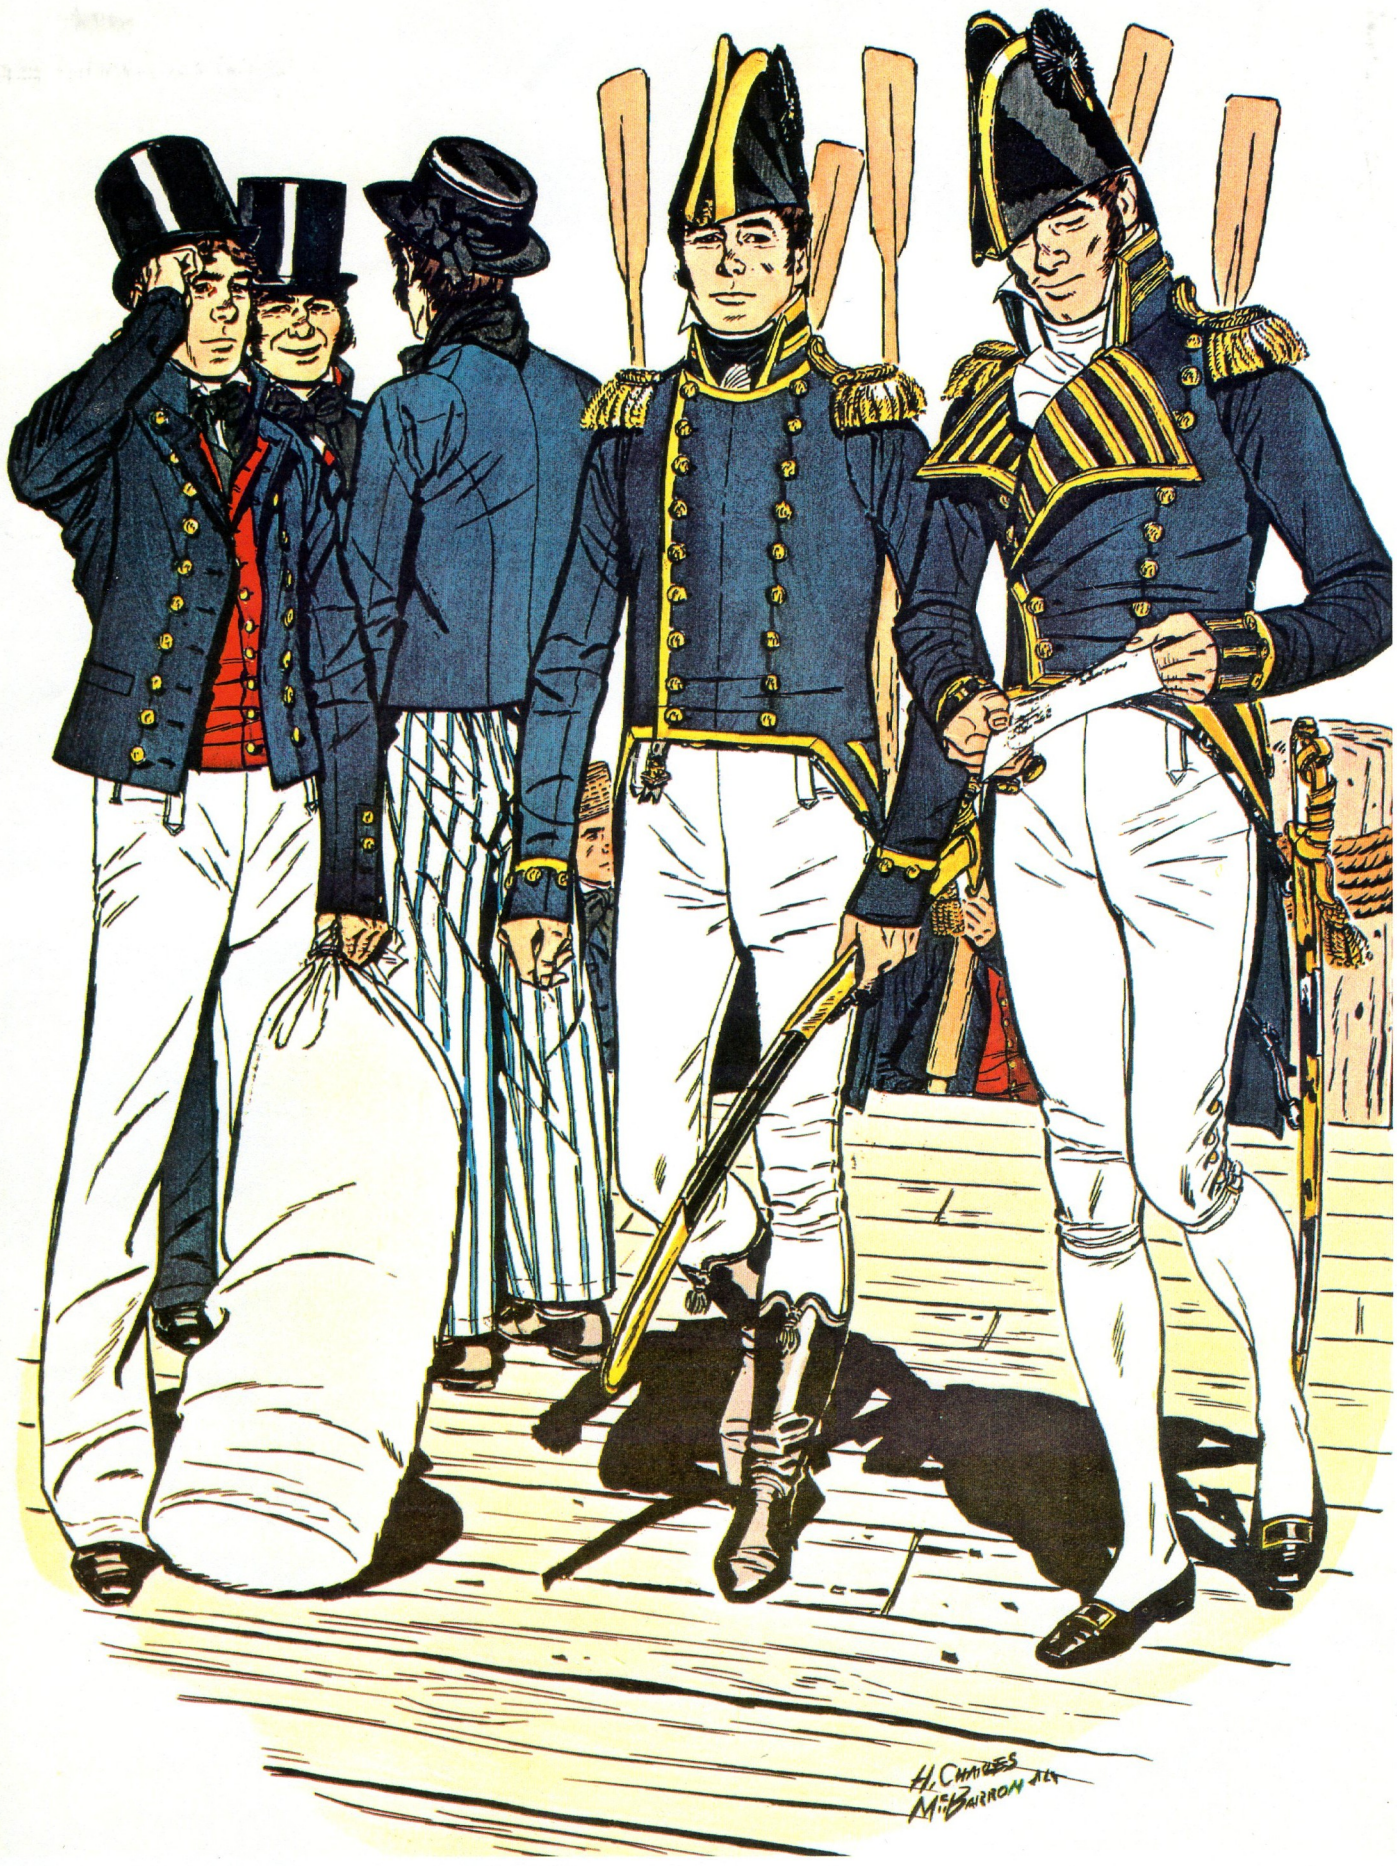

H. CHIFFRES
M. BARRON DEL.