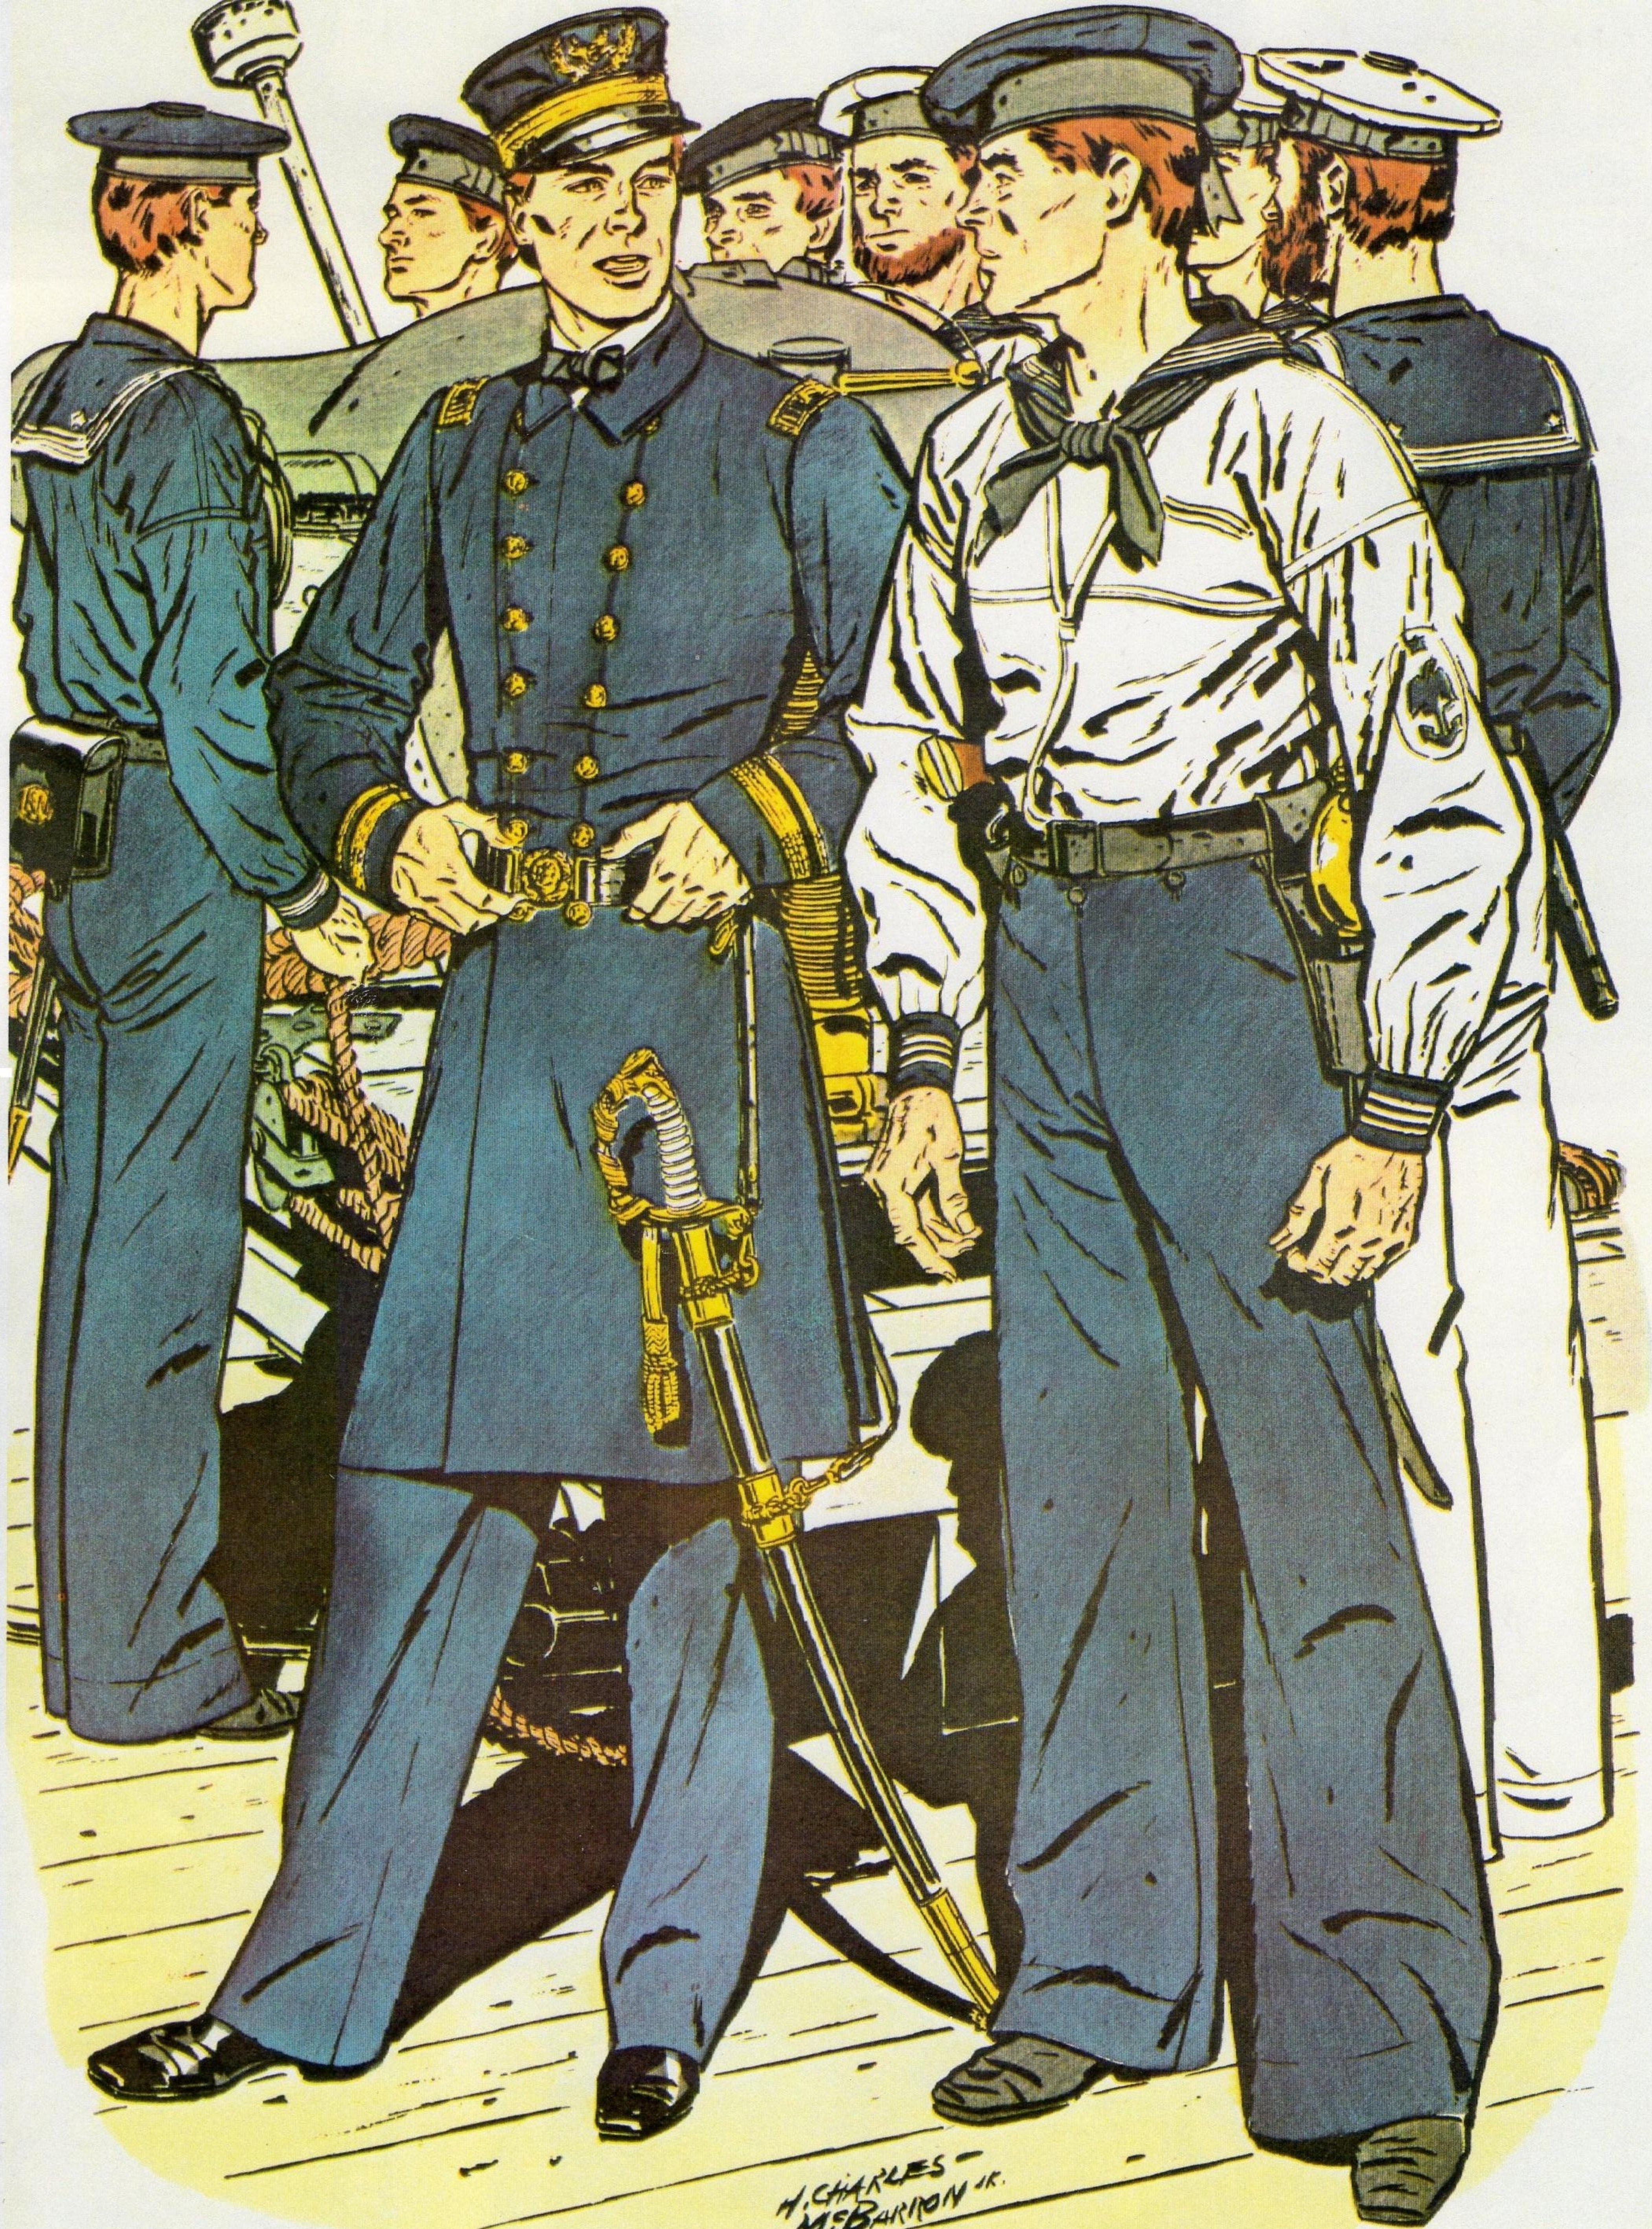

H. CHARLES
M. BARTON JR.

Master-at-Arms

Fleet Engineer

Fleet Surgeon

Rear Admiral

Lieutenant

Boatswain's Mate
1st Class

Captain, Civil Engineer Corps
Service Dress