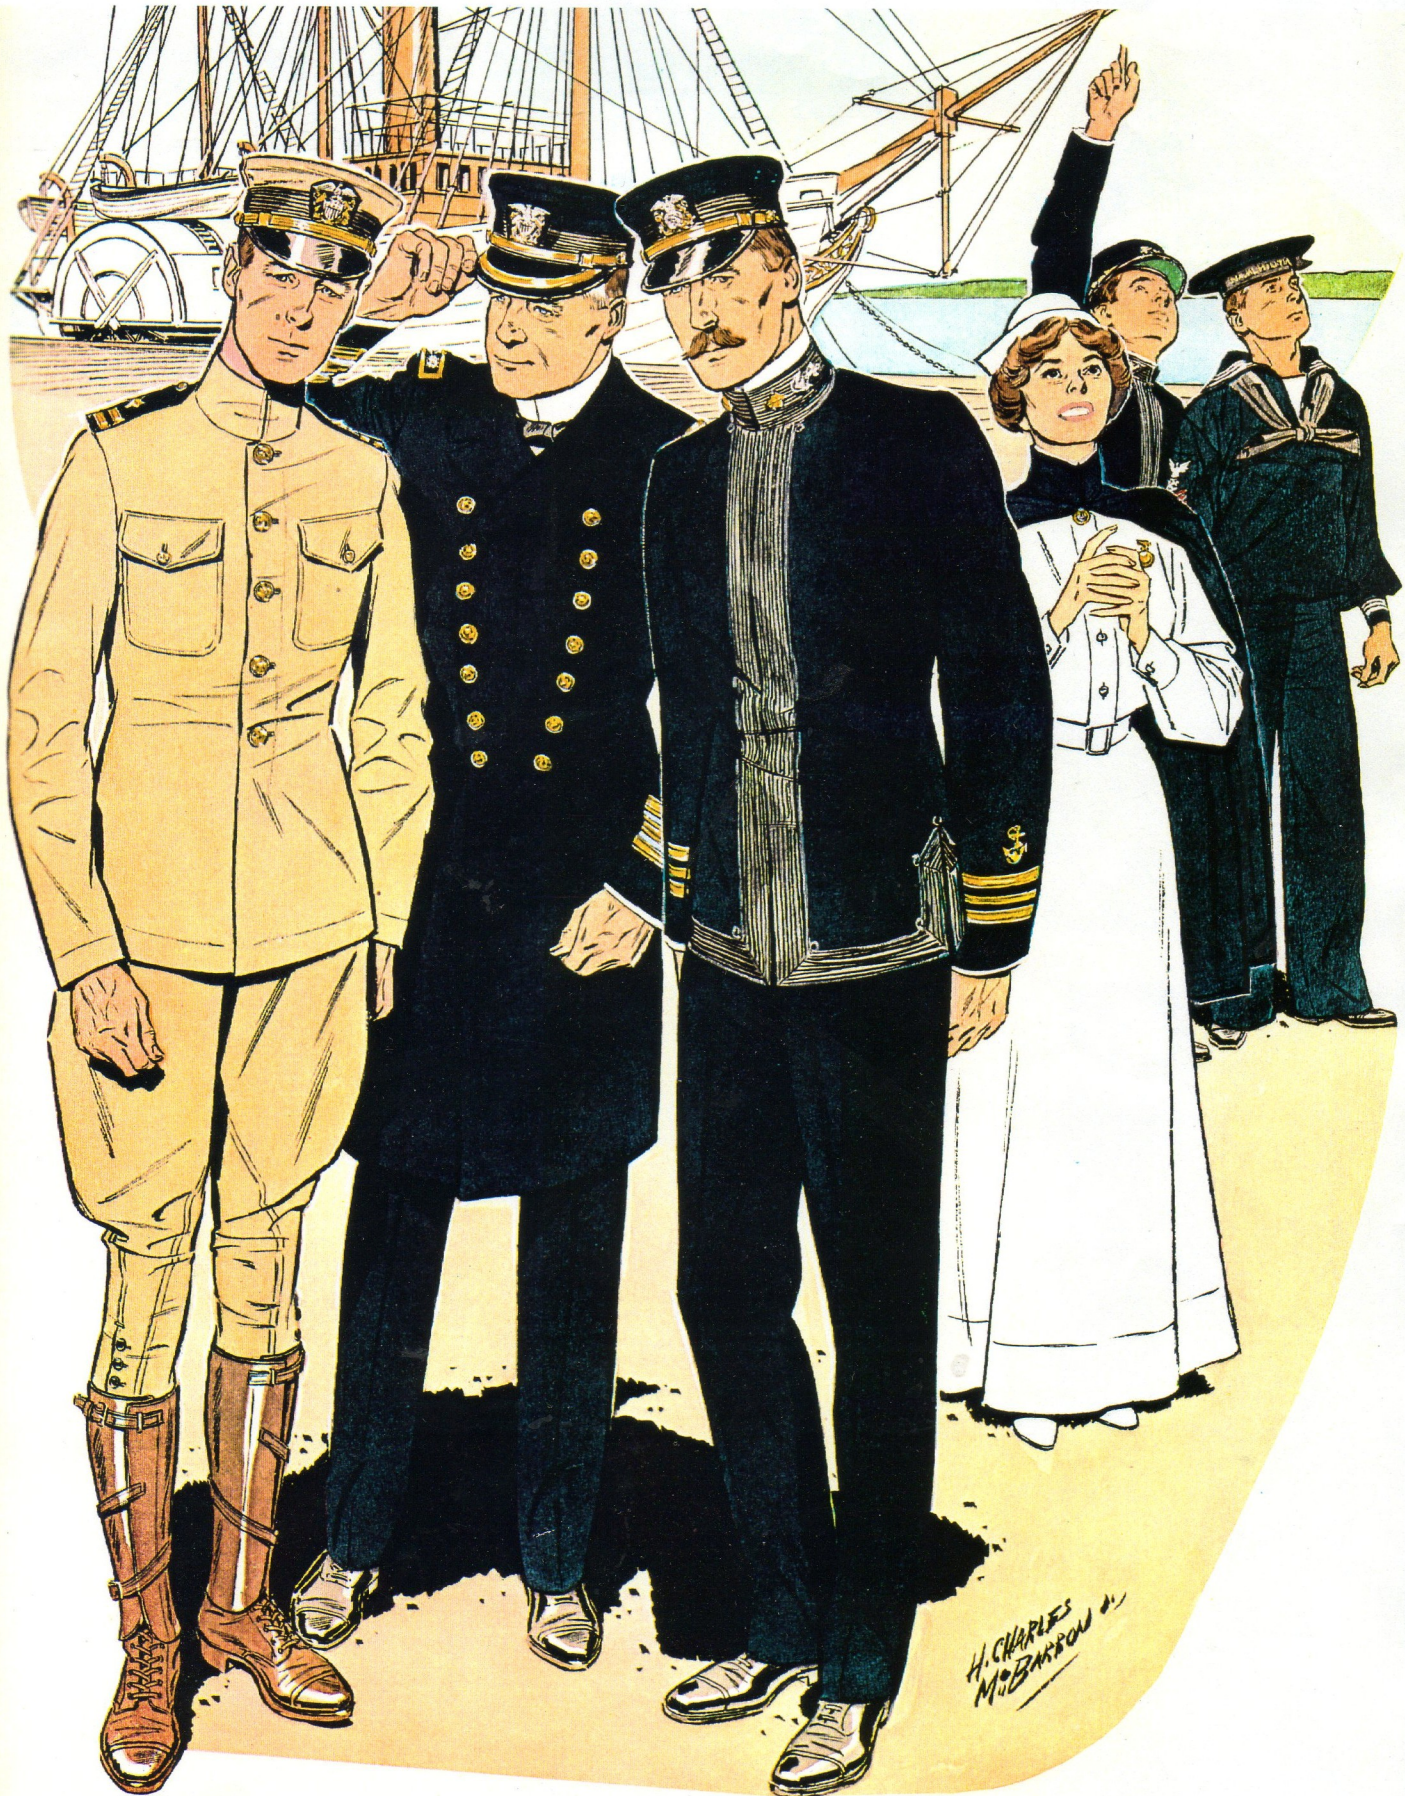

Lieutenant Aviator
Aviation Dress, 1913

Commander
Civil Engineer Corps
Undress, 1905

Lieutenant Commander
Naval Militia
Service Dress, 1913

Navy Nurse
1908

Warrant
Carpenter

First Class Petty Officer
Boatswain's Mate