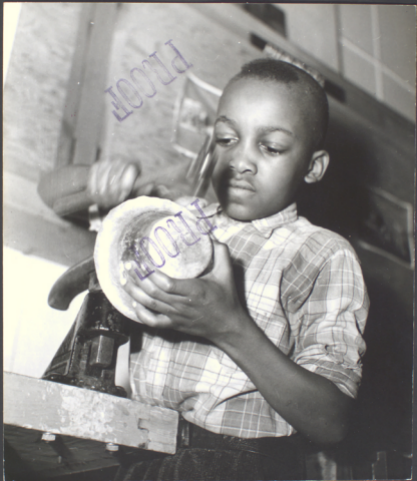

City
THEATRE

CITY

CITY

WALLACE BEERY · F. MORGAN
"PORT OF SEVEN SEAS"
M. O'SULLIVAN · R. YOUNG
"CHIMAN POOR GIRL"
SCREENED 3 TIMES DAILY

LUCHOW'S

F. MORGAN
"SEVEN SEAS"
R. YOUNG
"POOR GIRL"

WONDERS

DEEPEST